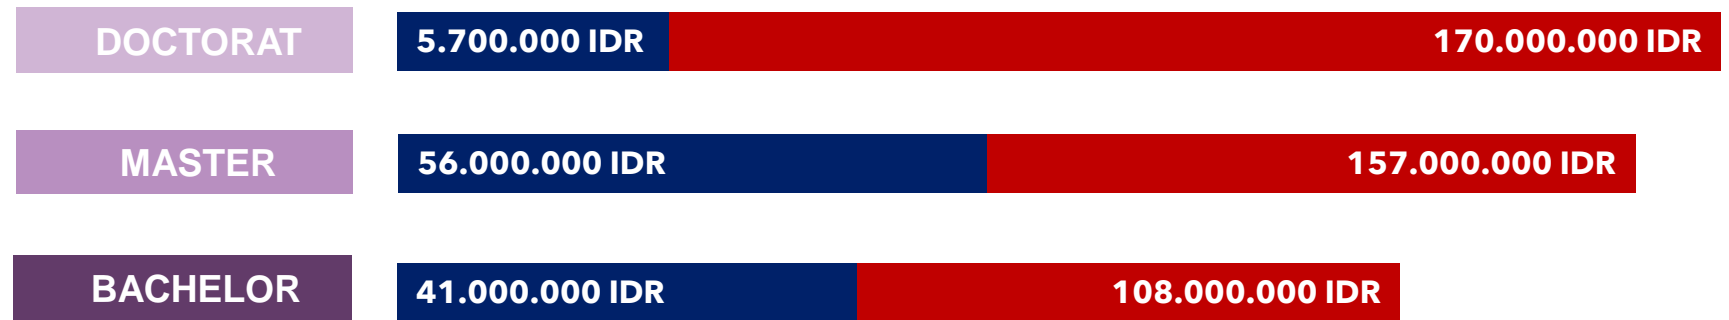

Annual Tuition Fee

Paid by foreign students
 Paid by French government