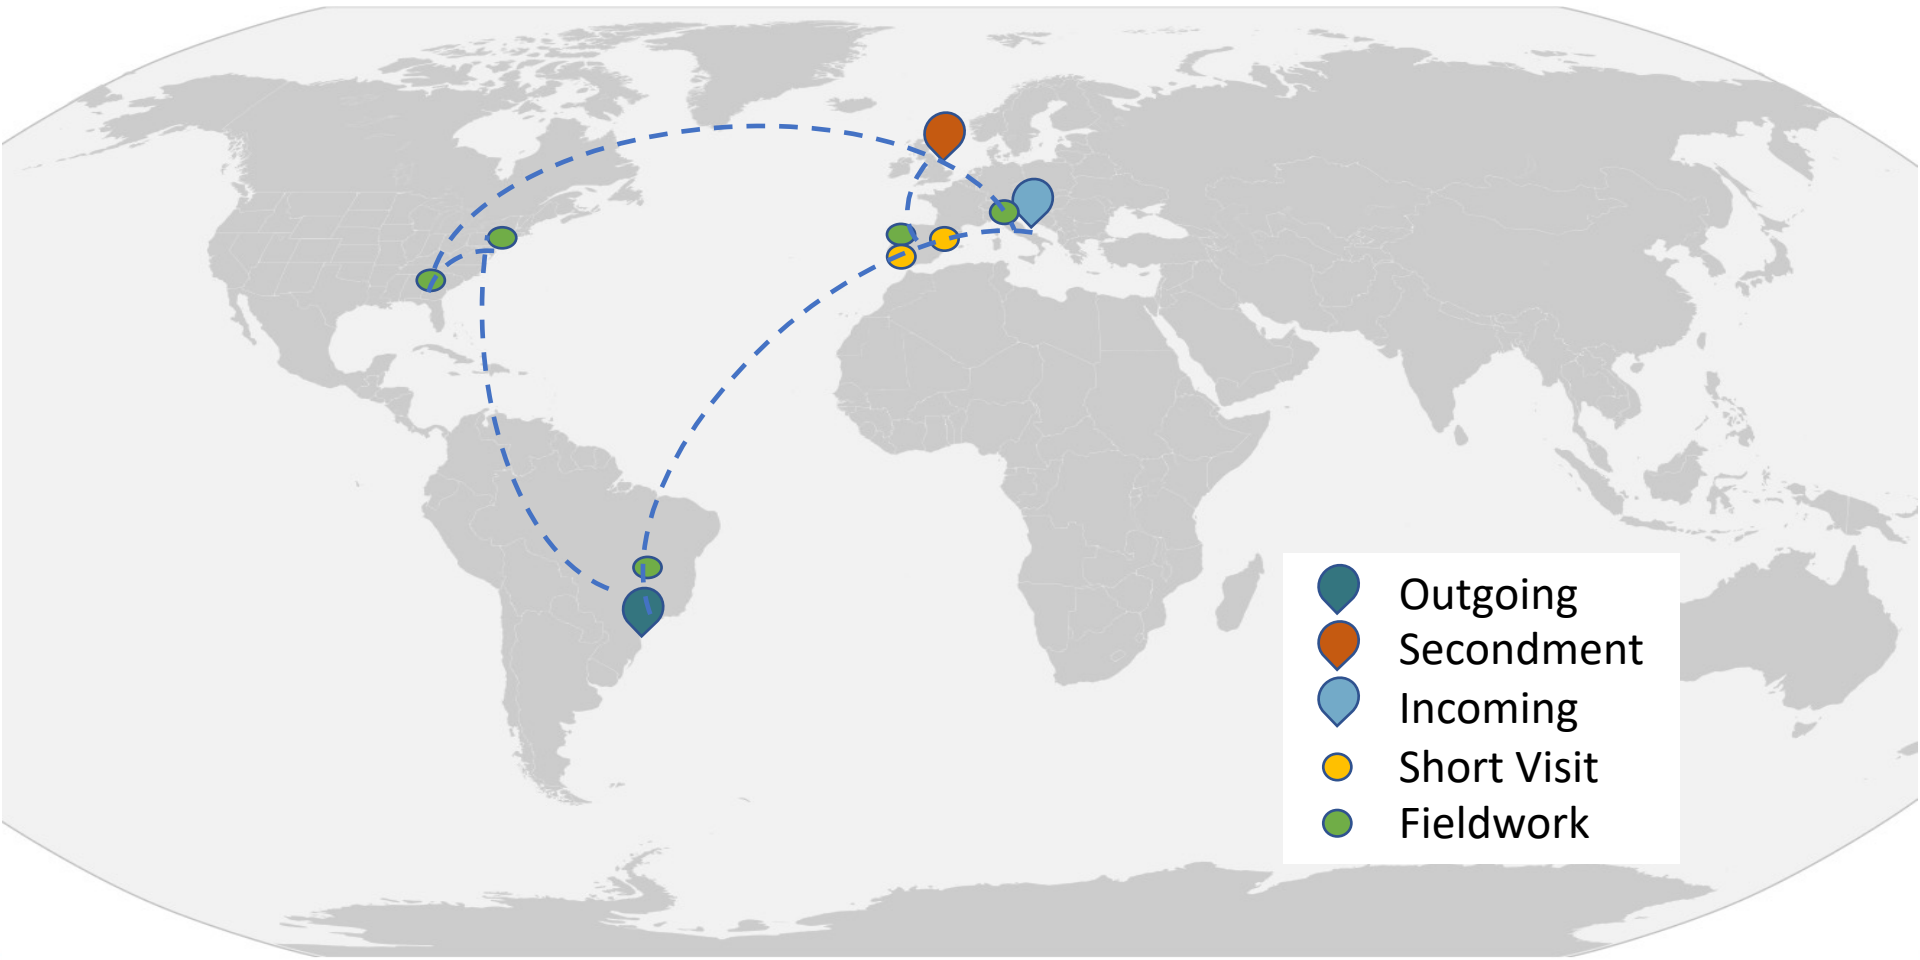

Marie Skłodowska-Curie Global Fellowship

THETRANCE

Transnational Healing
Therapeutic Trajectories in Spiritual Trance